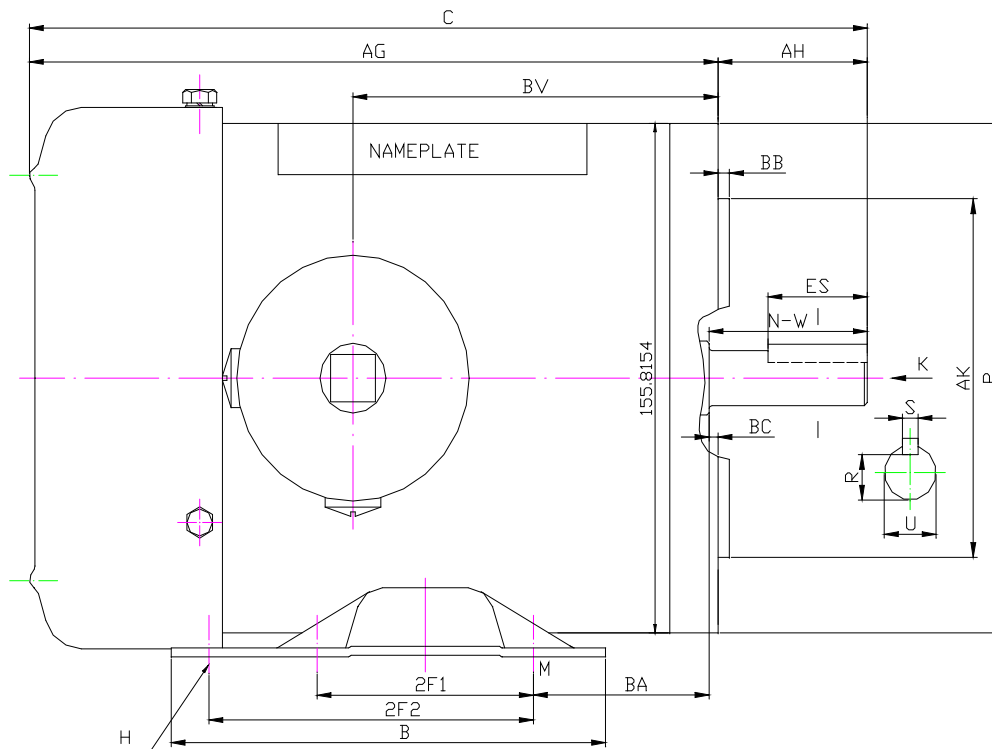

Orientation

										HP	RPM	Frame	WGT lb	MQSP / MPSP-152
A	B	C	D	G	H	E	2E	2F1	2F2	1.5	3600	56HC	39,0	Stainless Steel 304, IP66
6.50"	6.50"	12.57"	3.50"	0.118"	1.22 * 0.34"	2.44"	4.88"	3.00"	5.00"					
P	AK	AJ	AH	AG	BA	BB	BC	BF						
6.50"	4.50"	5.875"	2.06"	10.51"	2.75"	0.16"	-0.19"	4 * 3/8-16"						
U	R	S	ES	NW	AA	AB	BD	BV	DE Brg	ODE Brg				
0.625"	0.517"	0.188"	1.41"	1.88"	1/2" NPT	5.55"	3.45"	5.75"	6205	6205	Revised: Oct. 2018			