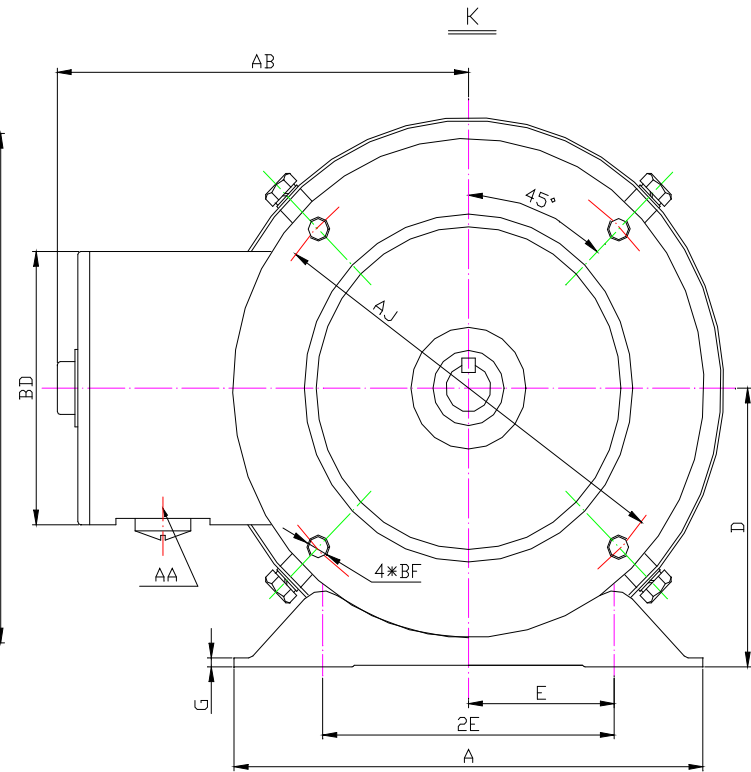

Orientation

										HP	RPM	Frame	WGT lb	MQSP / MPSP-152
A	B	C	D	G	H	E	2E	2F1	2F2	1.5	3600	56HC	39,0	Stainless Steel 304, IP66
6.50"	6.50"	12.57"	3.50"	0.118"	1.22 * 0.34"	2.44"	4.88"	3.00"	5.00"					
P	AK	AJ	AH	AG	BA	BB	BC	BF						
6.50"	4.50"	5.875"	2.06"	10.51"	2.75"	0.16"	-0.19"	4 * 3/8-16"						
U	R	S	ES	NW	AA	AB	BD	BV	DE Brg	ODE Brg				
0.625"	0.517"	0.188"	1.41"	1.88"	1/2" NPT	5.55"	3.45"	5.75"	6205	6205	Revised: Oct. 2018			